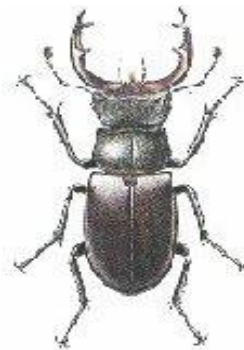

Species Identification Guide

Blackbird

Blue Tit

Chaffinch

Coal Tit

Collared Dove

Crow

Dunnock

Wren

Bat

Bumblebee

Butterflies

Common Frog

Common Toad

Dragonfly

Grass Snake

Hedgehog

Ladybird

Newt

Slow Worm

Stag Beetle

Please refer to www.rspb.org.uk for details of all species in the guide.

Images courtesy of rspb.org.uk

Woking Local Agenda 21 and Woking Borough Council present...